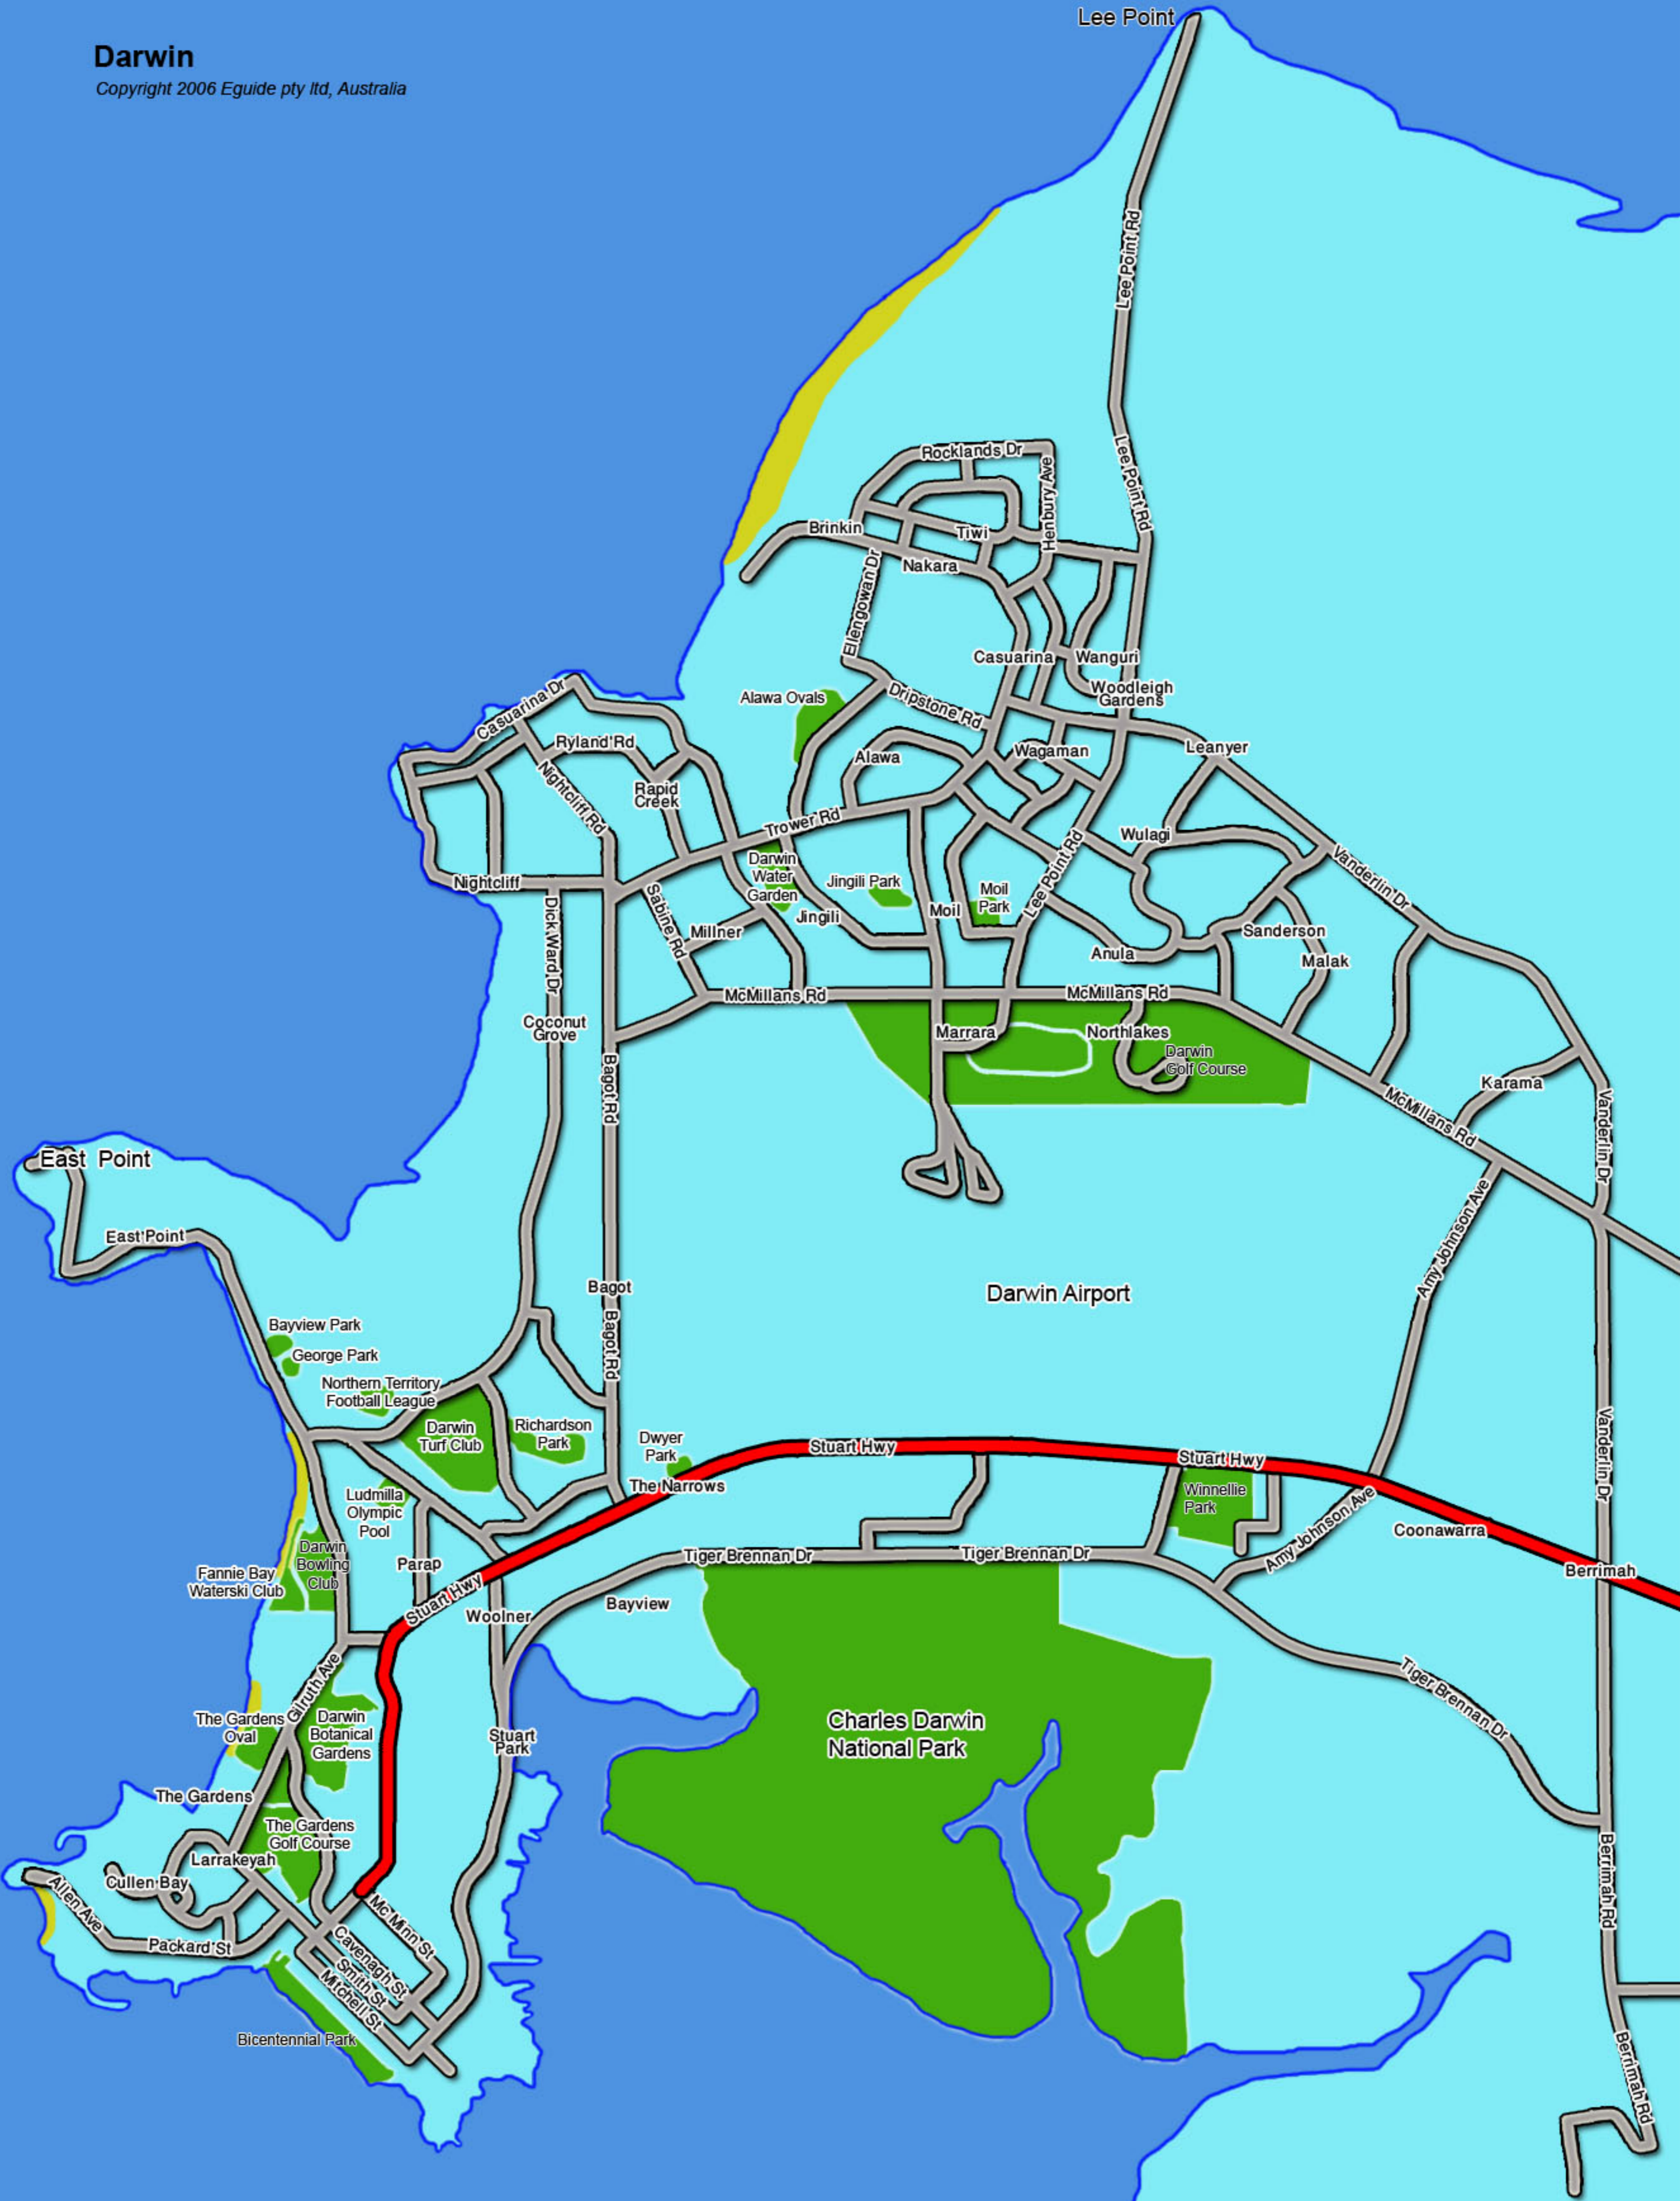

Darwin

Copyright 2006 Eguide Pty Ltd, Australia

Lee Point

Darwin

Copyright 2006 Eguide Pty Ltd, Australia

East Point

Darwin Airport

Charles Darwin National Park